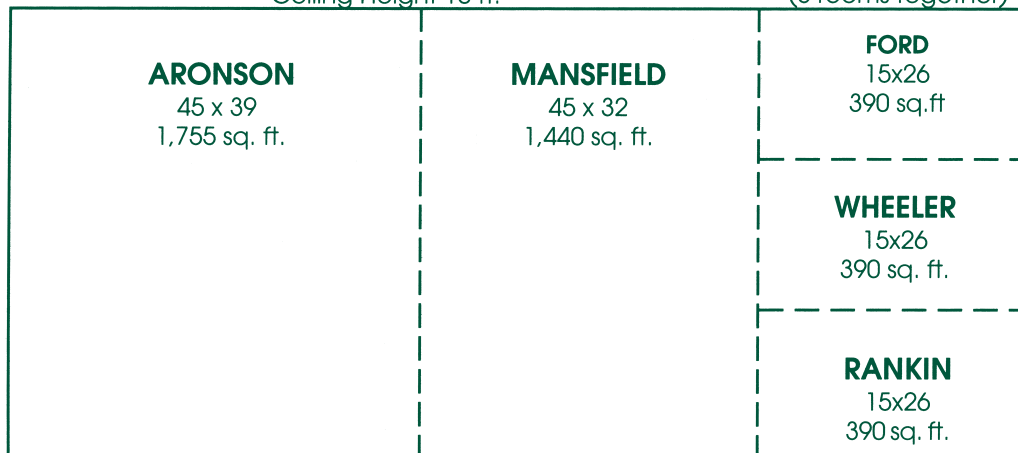

Meeting Facilities Guide

	Trigg	Missouri	Russell	Trailsend	Mansfield	Aronson	Ford Wheeler Rankin	Convention Center	Poolside
Banquet	52							228	232
Classroom	32	16	32	40	40	100		224	
Conference	24	16	32	32	32	44	12		
Crescent		14	28	28	28	50	12	154	126
Herringbone	28	16	30	32	32	100		200	
Hollow Square	24			40	40	56			
Rounds		20	40	60	60	100	16	220	220
Theatre	50	40	64	90	90	175	30	425	
T-Shape	28	16	28	42	42	46			
U-Shape Inside	28	24	30	60	60	60			
U-Shape Outside	28	18	30	40	40	40			

4,365 Total sq. ft.
Ceiling Height 10 ft.

TRAILSEND

45 x 26 1,170 sq. ft.
(3 rooms together)

ARONSON HALLWAY

8x108 864 Total sq. ft.